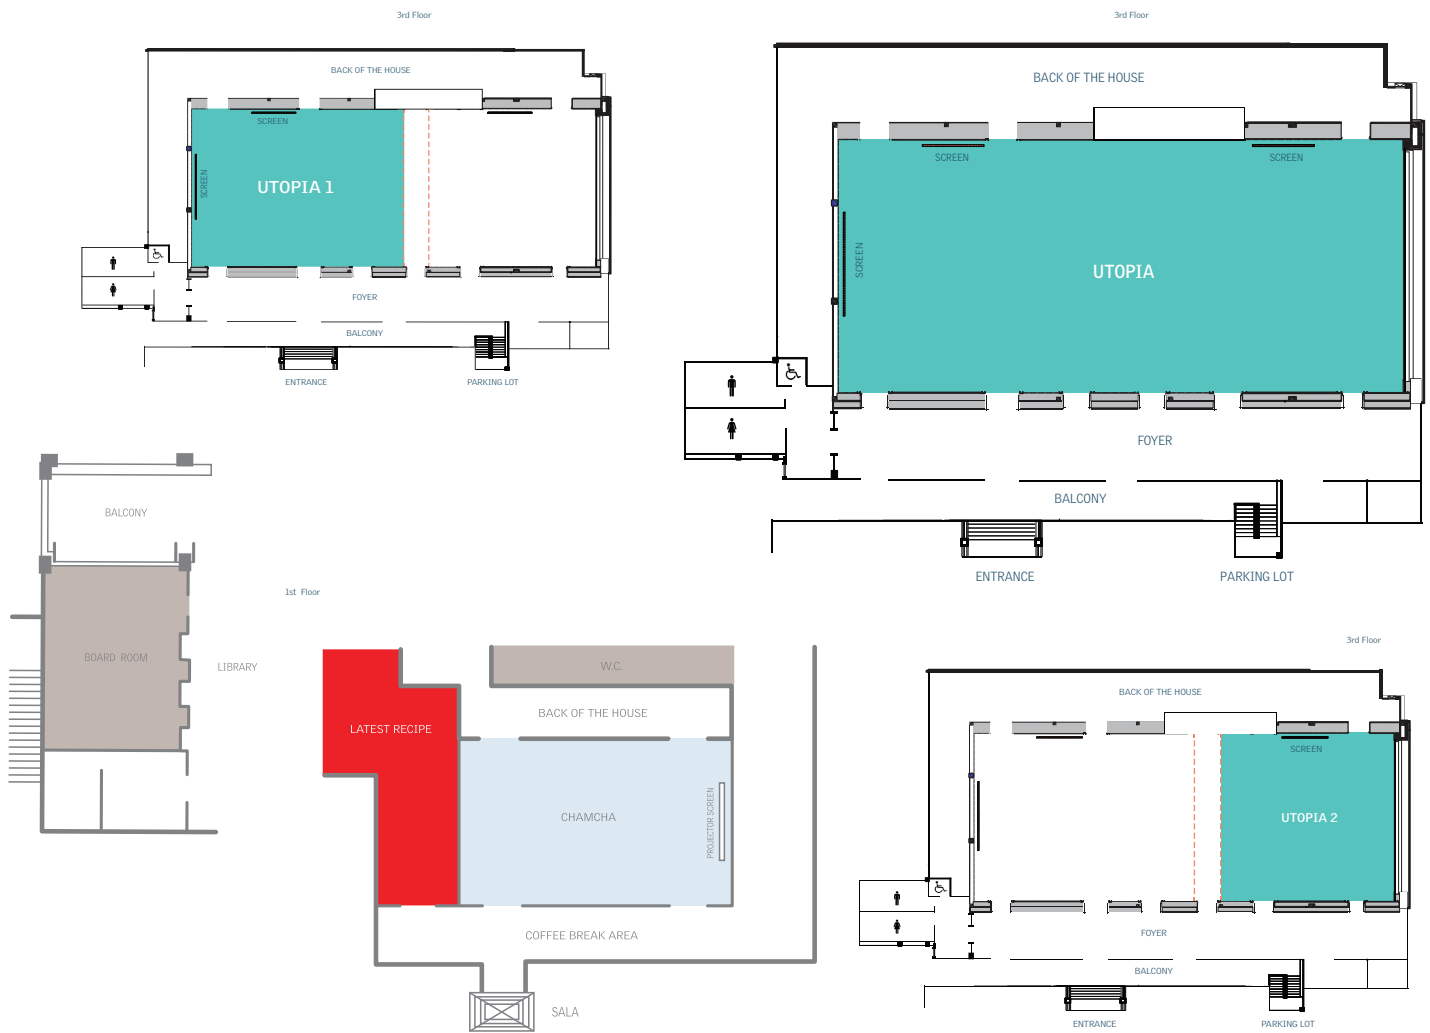

Latest Recipe provides guests with delicious all-day dining in a sophisticated setting. Experience international delights or local flavours, buffet or a la carte, breakfast, lunch or dinner.

Latitude 19 lobby lounge is a heaven of modern Lanna chic, the ideal place to relax or savour a selection of speciality coffee, fine wines, exotic cocktails and unique bar creations from the superior beverage selection.

The poolside Chill Bar adds to the pleasure of a stay at Le Méridien Chiang Rai Resort.

EXCLUSIVE REWARDS

As a Starwood Preferred Planner® you can earn Starpoints® for each event you plan and redeem them for Free Night Awards and room upgrades with Le Méridien or participating Sheraton®, Four Points® by Sheraton, Westin®, W®, St. Regis® and The Luxury Collection® hotels and resorts. The world of Starwood is yours to explore.

STATE-OF-THE-ART MEETING SPACE,
INSPIRING CUISINE AND MODERN
DESIGN ELEMENTS STIMULATE
NEW IDEAS CREATING LIMITLESS
OPPORTUNITIES FOR ENGAGEMENT
AND DISCOVERY.

N 19° 52' E 99° 50'
DESTINATION UNLOCKED

Le MERIDIEN

Key	UTOPIA	UTOPIA 1	UTOPIA 2	UTOPIA FOYER	CHAMCHA	LIBRARY BOARDROOM	LIBRARY	SUKKASAME DECK	MAMIA LAWN	LAWN	SPA TERRACE	RIVERSIDE TERRACE
Ft ²	9,445	4,963.2	3,883.1	2,664.1	1,307.8	290.63	1,401.5	2,712.5	21,42.9	11,302	2,637.2	6,296.9
M ²	337.5	464.1	360.75	247.5	121.5	27	130.2	252	199.08	1,050	245	585
Ft	57.88	28.88	22.6	15.5	7.6	1.72	8.15	15.79	12.47	65.77	15.34	36.65
M	32.79	17.12	13.31	9.13	4.48	0.99	4.8	9.29	7.34	38.74	9.04	21.58
Theatre	1,230	655	495	X	140	X	80	X	X	X	X	X
U-Shape	300	150	135	X	42	X	20	X	X	X	X	X
Classroom	180	385	290	X	70	X	54	X	X	X	X	X
Board-room	560	280	200	X	36	12	20	X	X	X	X	X
Cocktail	750	600	450	400	100	X	100	200	100	1,500	150	150
Banquet	1,000	500	360	X	60	X	60	140	80	1,000	100	100
Cabaret	1,000	280	200	X	X	X	X	X	X	X	X	X
Dinner Dance	1,000	440	300	X	40	X	X	X	X	X	X	X