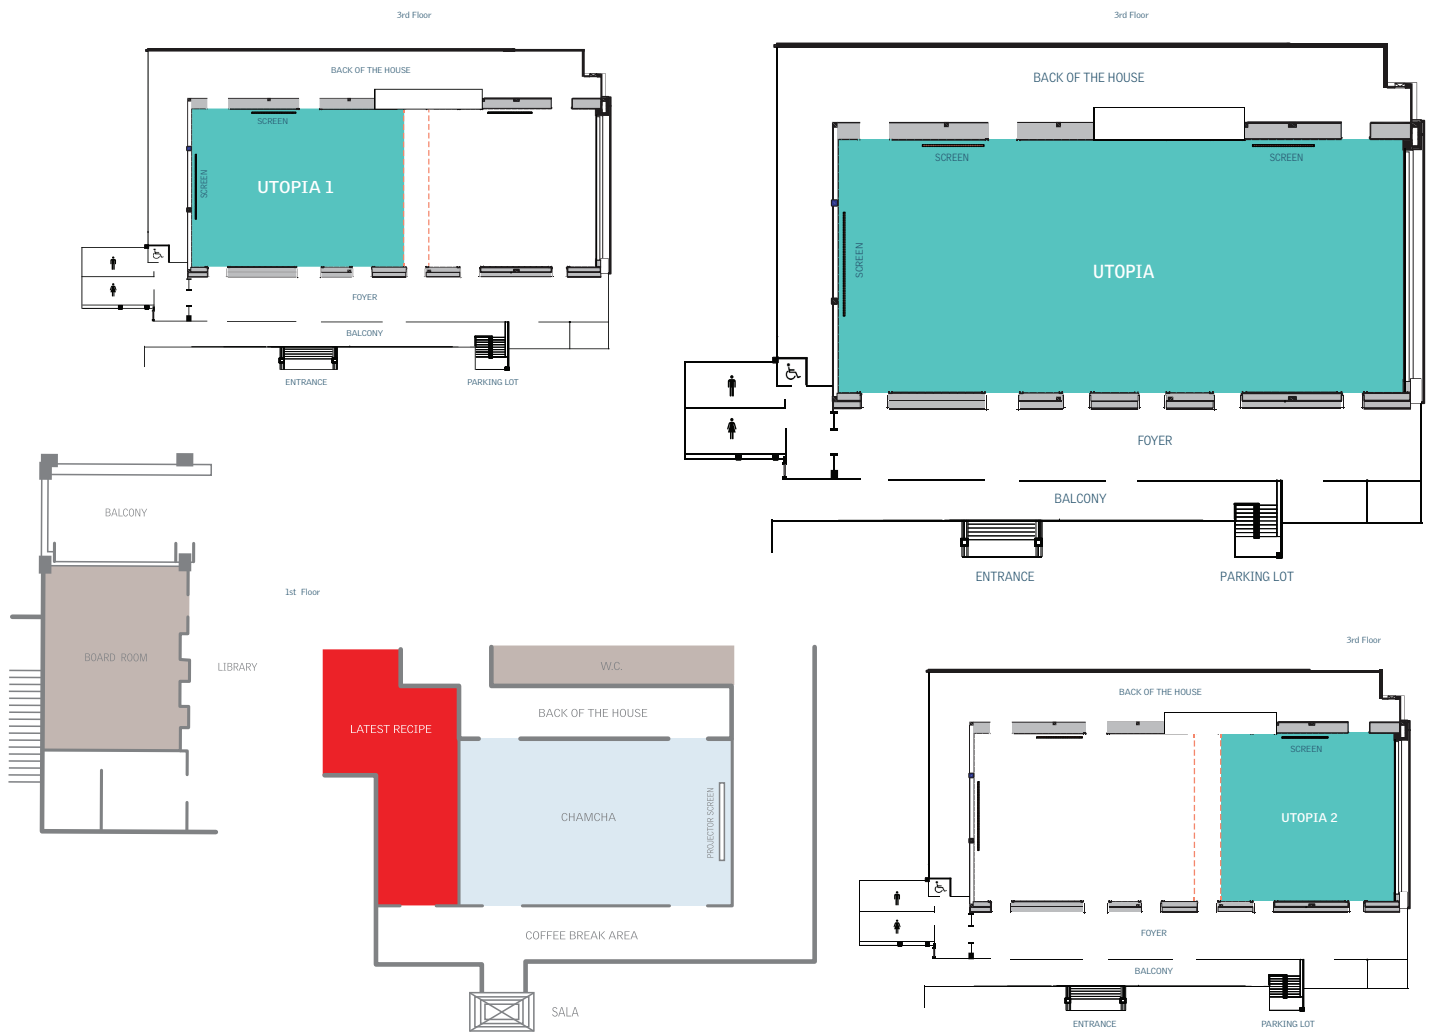

### ENGAGING CONFERENCE FACILITIES

With over 1,250 square meters of contemporary meeting and function space, Le Méridien Chiang Rai Resort offers space including a chic reception area, a sophisticated ballroom, meeting room, a ceremonial sala, Sukkasame deck, riverside terrace, and lawn. Each space is designed to add a new perspective to social gathering, weddings, meetings and events.

STATE-OF-THE-ART MEETING SPACE,  
INSPIRING CUISINE AND MODERN  
DESIGN ELEMENTS STIMULATE  
NEW IDEAS CREATING LIMITLESS  
OPPORTUNITIES FOR ENGAGEMENT  
AND DISCOVERY.

N 19° 52' E 99° 50'  
DESTINATION UNLOCKED

Le MERIDIEN

Key	UTOPIA	UTOPIA 1	UTOPIA 2	UTOPIA FOYER	CHAMCHA	LIBRARY BOARDROOM	LIBRARY	SUKKASAME DECK	MAMITA LAWN	LAWN	SPA TERRACE	RIVERSIDE TERRACE
Ft <sup>2</sup>	9,445	4,963.2	3,883.1	2,664.1	1,307.8	290.63	1,401.5	2,712.5	21,42.9	11,302	2,637.2	6,296.9
M <sup>2</sup>	887.5	464.1	360.75	247.5	121.5	27	130.2	252	199.08	1,050	245	585
Ft	57.88	28.88	22.6	15.5	7.6	1.72	8.15	15.79	12.47	65.77	15.34	36.65
M	32.79	17.12	13.31	9.13	4.48	0.99	4.8	9.29	7.34	38.74	9.04	21.58
Theatre	1,230	655	495	X	140	X	80	X	X	X	X	X
U-Shape	300	150	135	X	42	X	20	X	X	X	X	X
Classroom	180	385	290	X	70	X	54	X	X	X	X	X
Board-room	560	280	200	X	36	12	20	X	X	X	X	X
Cocktail	750	600	450	400	100	X	100	200	100	1,500	150	150
Banquet	1,000	500	360	X	60	X	60	140	80	1,000	100	100
Cabaret	1,000	280	200	X	X	X	X	X	X	X	X	X
Dinner Dance	1,000	440	300	X	40	X	X	X	X	X	X	X